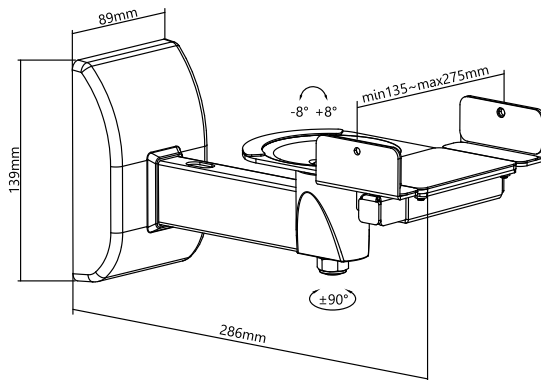

SPEAKER MOUNT BOOKSHELVES WALL MOUNT

DIMENSIONS

DESIGN

Material: Steel, plastic

Color: Matte black or white

DIMENSIONS AND LOADS

Fixations dimensions (W x H x D): 286 x 139 x 275 mm

Tilt Range: +8°~-8°

Swivel Range: +90°~-90°

Maximum load: 15 kg / 33 lbs

INSTALLATION

Installation: Solid wall

Compatibility: Universal

SPECIFICATIONS

PACKAGING

Quantity/box: 1

Dimensions (W x H x D): 260 x 255 x 60 mm

PRODUCT CODES

● Black

SKU : NORBOOWALMBK

EAN : 3700795186633

○ White

SKU : NORBOOWALMWT

EAN : 3700795186640